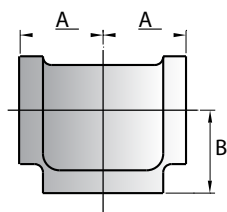

90 Deg. Elbow

SIZE	DIMENSION	
	A	B
1"	1.50	1.50
1 1/4"	1.75	1.75
1 1/2"	1.94	1.94
2"	2.25	2.25
2 1/2"	2.70	2.70

90 Deg. Red. Elbow

SIZE	DIMENSION	
	A	B
1 X 1/2"	1.26	1.36
1 X 3/4"	1.37	1.45
1 1/4 X 1/2"	1.34	1.53
1 1/4 X 3/4"	1.45	1.62
1 1/4" X 1"	1.58	1.67
1 1/2" X 1/2"	1.60	1.70
1 1/2" X 3/4"	1.61	1.72
1 1/2" X 1"	1.65	1.80
1 1/2" X 1 1/4"	1.82	1.88
2" X 1/2"	1.49	1.88
2" X 3/4"	1.60	1.97
2" X 1"	1.73	2.02
2" X 1 1/4"	1.90	2.10
2" X 1 1/2"	2.02	2.16

Straight Tee

SIZE	DIMENSION	
	A	B
1"	1.50	1.50
1 1/4"	1.75	1.75
1 1/2"	1.94	1.94
2"	2.25	2.25
2 1/2"	2.70	2.70

CPS Cast Iron Threaded Fittings

Reducing Coupling

SIZE	DIM	
	A	
1 X 1/2"	1.69	
1 X 3/4"	1.69	

45 Deg. Elbow

SIZE	DIMENSION	
	A	B
1"	1.12	1.12
1 1/4"	1.29	1.29
1 1/2"	1.43	1.43
2"	1.68	1.68

Cross

SIZE	DIMENSION	
	A	B
1"	1.50	1.50
1 1/4"	1.75	1.75
1 1/2"	1.94	1.94
2"	2.25	2.25
1 1/4" X 1"	1.58	1.67
1 1/2" X 1"	1.65	1.80
2" X 1"	1.73	2.02