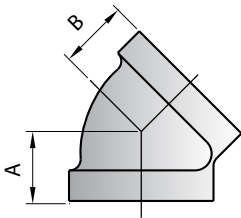

90 Deg. Elbow

SIZE	DIMENSION	
	A	B
1"	1.50	1.50
1 1/4"	1.75	1.75
1 1/2"	1.94	1.94
2"	2.25	2.25
2 1/2"	2.70	2.70

90 Deg. Red. Elbow

SIZE	DIMENSION	
	A	B
1 X 1/2"	1.26	1.36
1 X 3/4"	1.37	1.45
1 1/4 X 1/2"	1.34	1.53
1 1/4 X 3/4"	1.45	1.62
1 1/4" X 1"	1.58	1.67
1 1/2" X 1/2"	1.60	1.70
1 1/2" X 3/4"	1.61	1.72
1 1/2" X 1"	1.65	1.80
1 1/2" X 1 1/4"	1.82	1.88
2" X 1/2"	1.49	1.88
2" X 3/4"	1.60	1.97
2" X 1"	1.73	2.02
2" X 1 1/4"	1.90	2.10
2" X 1 1/2"	2.02	2.16

Straight Tee

SIZE	DIMENSION	
	A	B
1"	1.50	1.50
1 1/4"	1.75	1.75
1 1/2"	1.94	1.94
2"	2.25	2.25
2 1/2"	2.70	2.70

CPS Cast Iron Threaded Fittings

Reducing Coupling

SIZE	DIM	
	A	
1 X 1/2"	1.69	
1 X 3/4"	1.69	

45 Deg. Elbow

SIZE	DIMENSION	
	A	B
1"	1.12	1.12
1 1/4"	1.29	1.29
1 1/2"	1.43	1.43
2"	1.68	1.68

Cross

SIZE	DIMENSION	
	A	B
1"	1.50	1.50
1 1/4"	1.75	1.75
1 1/2"	1.94	1.94
2"	2.25	2.25
1 1/4" X 1"	1.58	1.67
1 1/2" X 1"	1.65	1.80
2" X 1"	1.73	2.02