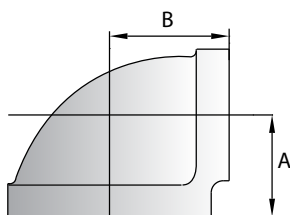

CPS Cast Iron Threaded Fittings

CPS C.I. Threaded fittings are UL, cUL listed and FM approved at 175psi, The Material is aligned with ASTM 126 ,the Dimensions conform to ANSI B 16.4 Class 125, and the Threads are NPT per ANSI/ASME B1.20.1.

90 Deg. Elbow

SIZE	DIMENSION	
	A	B
1"	1.50	1.50
1 1/4"	1.75	1.75
1 1/2"	1.94	1.94
2"	2.25	2.25
2 1/2"	2.70	2.70

90 Deg. Red. Elbow

SIZE	DIMENSION	
	A	B
1 X 1/2"	1.26	1.36
1 X 3/4"	1.37	1.45
1 1/4 X 1/2"	1.34	1.53
1 1/4 X 3/4"	1.45	1.62
1 1/4" X 1"	1.58	1.67
1 1/2" X 1/2"	1.60	1.70
1 1/2" X 3/4"	1.61	1.72
1 1/2" X 1"	1.65	1.80
1 1/2" X 1 1/4"	1.82	1.88
2" X 1/2"	1.49	1.88
2" X 3/4"	1.60	1.97
2" X 1"	1.73	2.02
2" X 1 1/4"	1.90	2.10
2" X 1 1/2"	2.02	2.16

Straight Tee

SIZE	DIMENSION	
	A	B
1"	1.50	1.50
1 1/4"	1.75	1.75
1 1/2"	1.94	1.94
2"	2.25	2.25
2 1/2"	2.70	2.70

CPS Cast Iron Threaded Fittings

Reducing Coupling

SIZE	DIM	
	A	
1 X 1/2"	1.69	
1 X 3/4"	1.69	

45 Deg. Elbow

SIZE	DIMENSION	
	A	B
1"	1.12	1.12
1 1/4"	1.29	1.29
1 1/2"	1.43	1.43
2"	1.68	1.68

Cross

SIZE	DIMENSION	
	A	B
1"	1.50	1.50
1 1/4"	1.75	1.75
1 1/2"	1.94	1.94
2"	2.25	2.25
1 1/4" X 1"	1.58	1.67
1 1/2" X 1"	1.65	1.80
2" X 1"	1.73	2.02